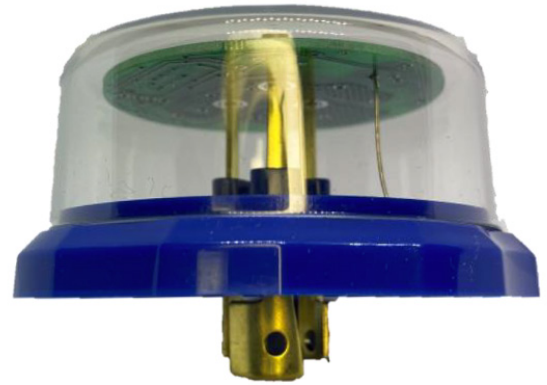

Westire 9700

DIMMING PHOTOCELL

DALI2/D4i compliant ANSI/
NEMA Dimming & Dusk to
Dawn 7 pin photocell for **cost
& energy savings**

Standalone Device
No Monitoring or CMS Needed
No Recurring Costs

Features & Benefits

- **Cost savings** through reduced power consumption.
- Operates all DALI2/D4i **certified LED drivers** with auxiliary 24V DC output.
- Fully DALI2 D4i compliant.
- **Zhaga DALI2 D4i** features & benefits in an ANSI/NEMA Twistlock photocell.
- Supports the full range of DALI2 & D4i LED drivers & sensors.
- Same **Accurate Ambient Light Sensing** as all Westire photocells.
- Part-Night, On/Off & dimming schedules **programmed to your specification**.
- **World's most advanced** A.I. solar time clock algorithms.
- Low voltage **24 volts DC**.
- **Self-correcting dimming** and part-night function.
- Engineered, manufactured & tested in our own Irish manufacturing facility.

General	
Dimensions	78.4mm D x 69.85 mm H 3.08" D x 2.75" H
Receptacle Compatibility	ANSI/NEMA Twistlock
Luminaire Fixing	7 pin ANSI/NEMA standard socket
Guarantee	8 year
Power	
Driver Supply Voltage	24 volts DC
Photocell Power Consumption	<0.01 watts

7 Pin ANSI/NEMA base

Applications

- Dusk to Dawn switch On/Off & dimming of all types of outdoor lighting
- Street lighting
- Area lighting
- Security lighting
- Flood lighting
- Pedestrian walkway lighting
- Cycleway lighting
- Campus, industrial & all type of facilities outdoor lighting
- Industrial estate perimeter lighting
- Outdoor, home and farmyard lighting