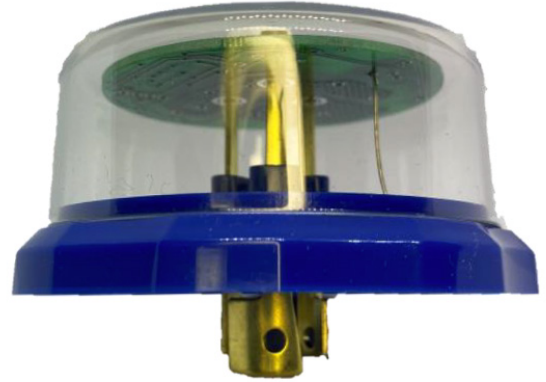

Westire 9700

DIMMING PHOTOCELL

DALI2/D4i compliant ANSI/
NEMA Dimming & Dusk to
Dawn 7 pin photocell for **cost**
& **energy savings**

Standalone Device
No Monitoring or CMS Needed
No Recurring Costs

Features & Benefits

- **Cost savings** through reduced power consumption.
- Operates all DALI2/D4i **certified LED drivers** with auxiliary 24V DC output.
- Fully DALI2 D4i compliant.
- **Zhaga DALI2 D4i** features & benefits in an ANSI/NEMA Twistlock photocell.
- Supports the full range of DALI2 & D4i LED drivers & sensors.
- Same **Accurate Ambient Light Sensing** as all Westire photocells.
- Part-Night, On/Off & dimming schedules **programmed to your specification**.
- **World's most advanced** A.I. solar time clock algorithms.
- Low voltage **24 volts DC**.
- **Self-correcting dimming** and part-night function.
- Engineered, manufactured & tested in our own Irish manufacturing facility.

General	
Dimensions	78.4mm D x 69.85 mm H 3.08" D x 2.75" H
Receptacle Compatibility	ANSI/NEMA Twistlock
Luminaire Fixing	5 or 7 pin ANSI/NEMA standard socket
Warranty	8 Years

Power	
Driver Supply Voltage	24 volts DC
Photocell Power Consumption	<0.01 watts

7 Pin ANSI/NEMA base

Applications

- Dusk to Dawn switch On/Off & dimming of all types of outdoor lighting
- Street lighting
- Area lighting
- Security lighting
- Flood lighting
- Pedestrian walkway lighting
- Cycleway lighting
- Campus, industrial & all type of facilities outdoor lighting
- Industrial estate perimeter lighting
- Outdoor, home and farmyard lighting